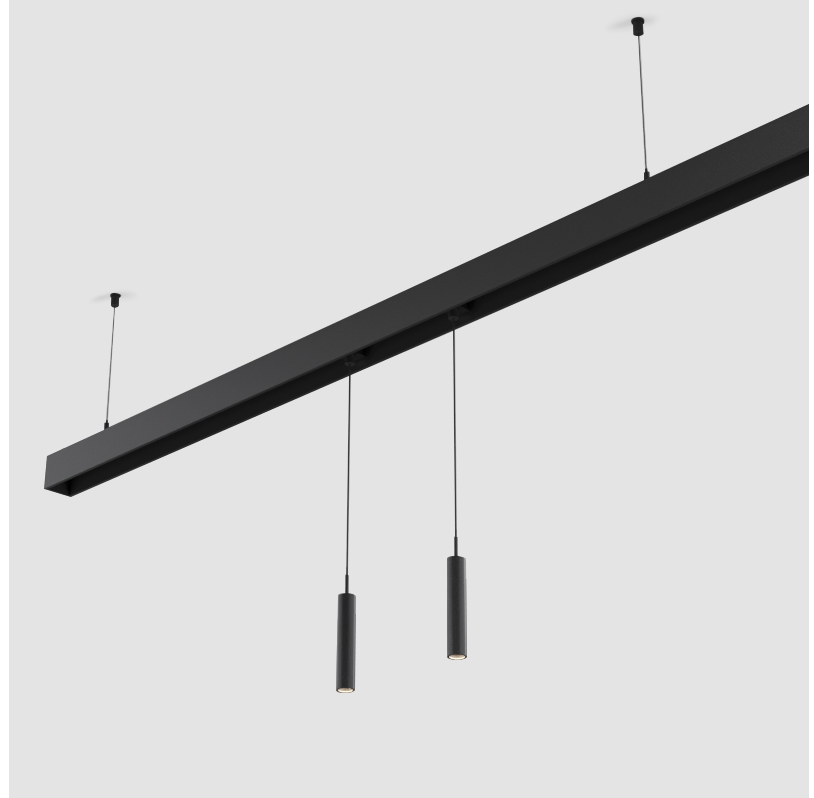

G-50 CHANNEL SUSPENSION

A3G50-SUS-SYS

base number

1. To build a product code in our configurator select the specify button on the base model # product page
2. To build a manual product code on this datasheet choose from the options listed below in blue font and add the suffix to the base model #

GENERAL

Series: G-50 Channel

Brand: Prolicht

Division: Architectural

Mounting Type: Suspension

Mounting Location: Ceiling

Subcategory: Profile

PHYSICAL

Fixture Finish: SSR / BKV / CWI / CRY / HAB / UFT / ITA / RUA / FTG / MYG / LOD / PUS / FRO / FUP / KIA / POP / BLS / SPG / MEY / GOH / GUM / CHC / COM / ABZ / JAG / OBR / MOS / ROR

ELECTRICAL

Lamp Type: LED (Zhaga Standard)

Dimming: 0-10V Dimming

Driver Included: No

Driver Type: Constant Voltage - Universal

Input Voltage (V): 120 - 277

Constant Voltage (V): 48

LED

Upon Request: Color Temperature

OPTICAL

Upon Request: Special Beam Angle

RATINGS AND CERTIFICATIONS

Certified By: Certified for North American Standards

IP rating: IP20